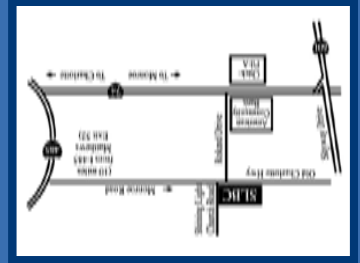

Listen to ShiningLightInternetRadio.com

Caribbean Radio Lighthouse
7:30-8:30 p.m.
RadioLighthouse.org
6:00 p.m. Live Evening Service
8-8:30 a.m. "The Shining Light"
WIXE 1190 AM & Cable 17

Sunday Radio Schedule

your sin and give you eternal life
resurrection, call upon the Lord Jesus Christ right now. Ask Him to forgive
BELIEVING that He paid the penalty for your sin by His death, burial and

raised him from the dead, thou shalt be saved." - Romans 10:9
thy mouth the Lord Jesus, and shalt believe in thine heart that God hath
SALVATION IS BY FAITH IN HIM - "That if thou shalt confess with

for us." - Romans 5:8

his love toward us, in that, while we were yet sinners, Christ died

JESUS CHRIST PAID SIN'S PENALTY - "But God commendeth

sinned, and come short of the glory of God." - Romans 3:23

OUR SIN HAS SEPARATED US FROM GOD - "For all have

believeth in him should not perish, but have everlasting life." - John 3:16

"For God so loved the world, that he gave his only begotten Son, that whosoever

LOOKING FOR LOVE, WORTH, HOPE, & PURPOSE?

GOD WANTS YOU IN HIS FAMILY

A personal invitation to visit with us!

SUNDAY
Sunday School.....9:30 a.m.
Morning Service.....10:45 a.m.
Choir Practice.....5:00 p.m.
Prayer Rooms.....5:30 p.m.
Evening Service.....6:00 p.m.

WEDNESDAY
Teacher's Training.....6:30 p.m.
Prayer & Bible Study.....7:15 p.m.
VISITATION
Thursday.....3:00 p.m. & 6:30 p.m.
Saturday.....9:30 a.m.

EVERY BODY EVERY WHERE

GO YE INTO ALL THE WORLD, AND PREACH THE GOSPEL TO EVERY CREATURE.
MARK 16:15